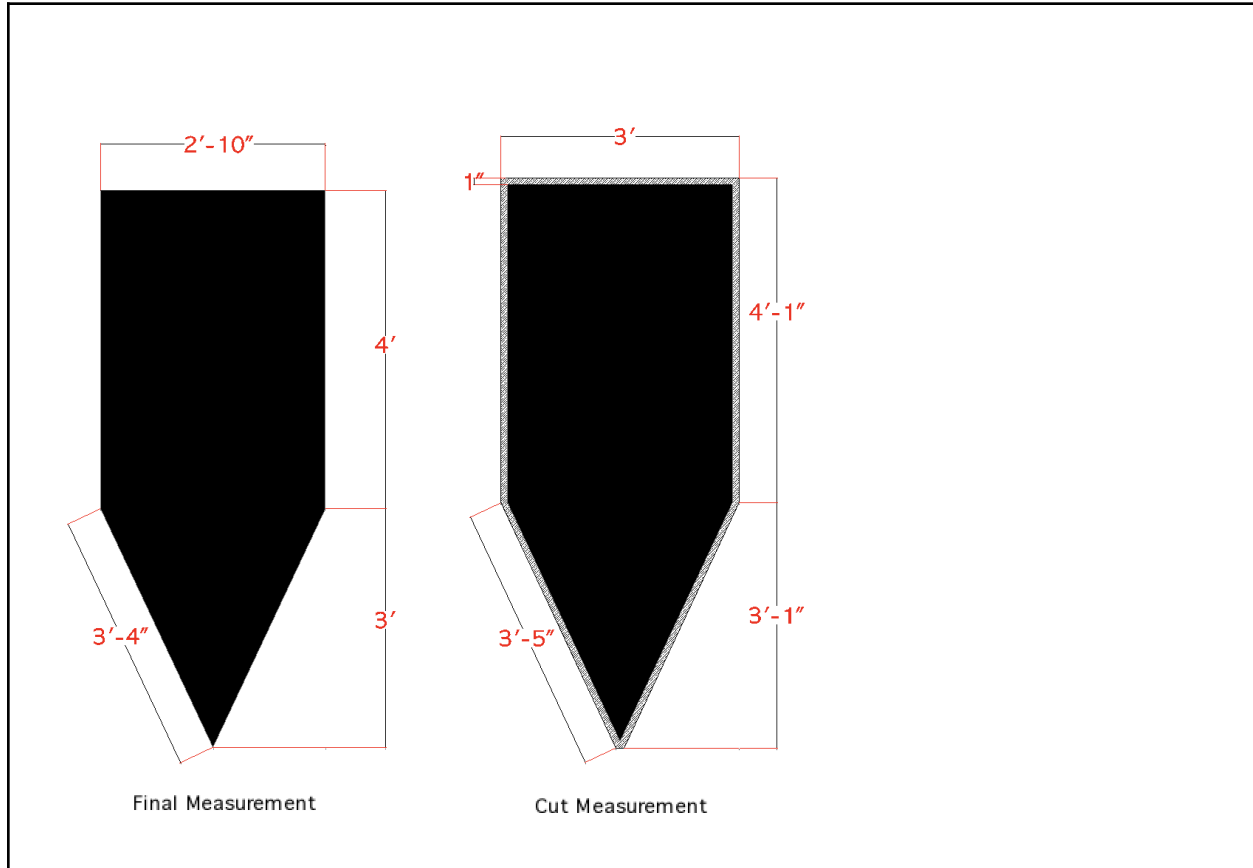

CCM Prop Shop

Project: Banner - Build (4 Banners)

Show: *Everybody*

Prop Artisan: Kate

Date needed: 9/19

Additional Info:

Make 4 identical banner based off above drafting

Unit Dimension:

- ❖ Final Dim:
  - 2'-10" x 7'-0"
- ❖ Cut Dim:
  - 3'-0 x 7'-2"

Hem:

- ❖ 1" rolled hem

Notes:

- ❖ Use Muslin
- ❖ Match thread to fabric color